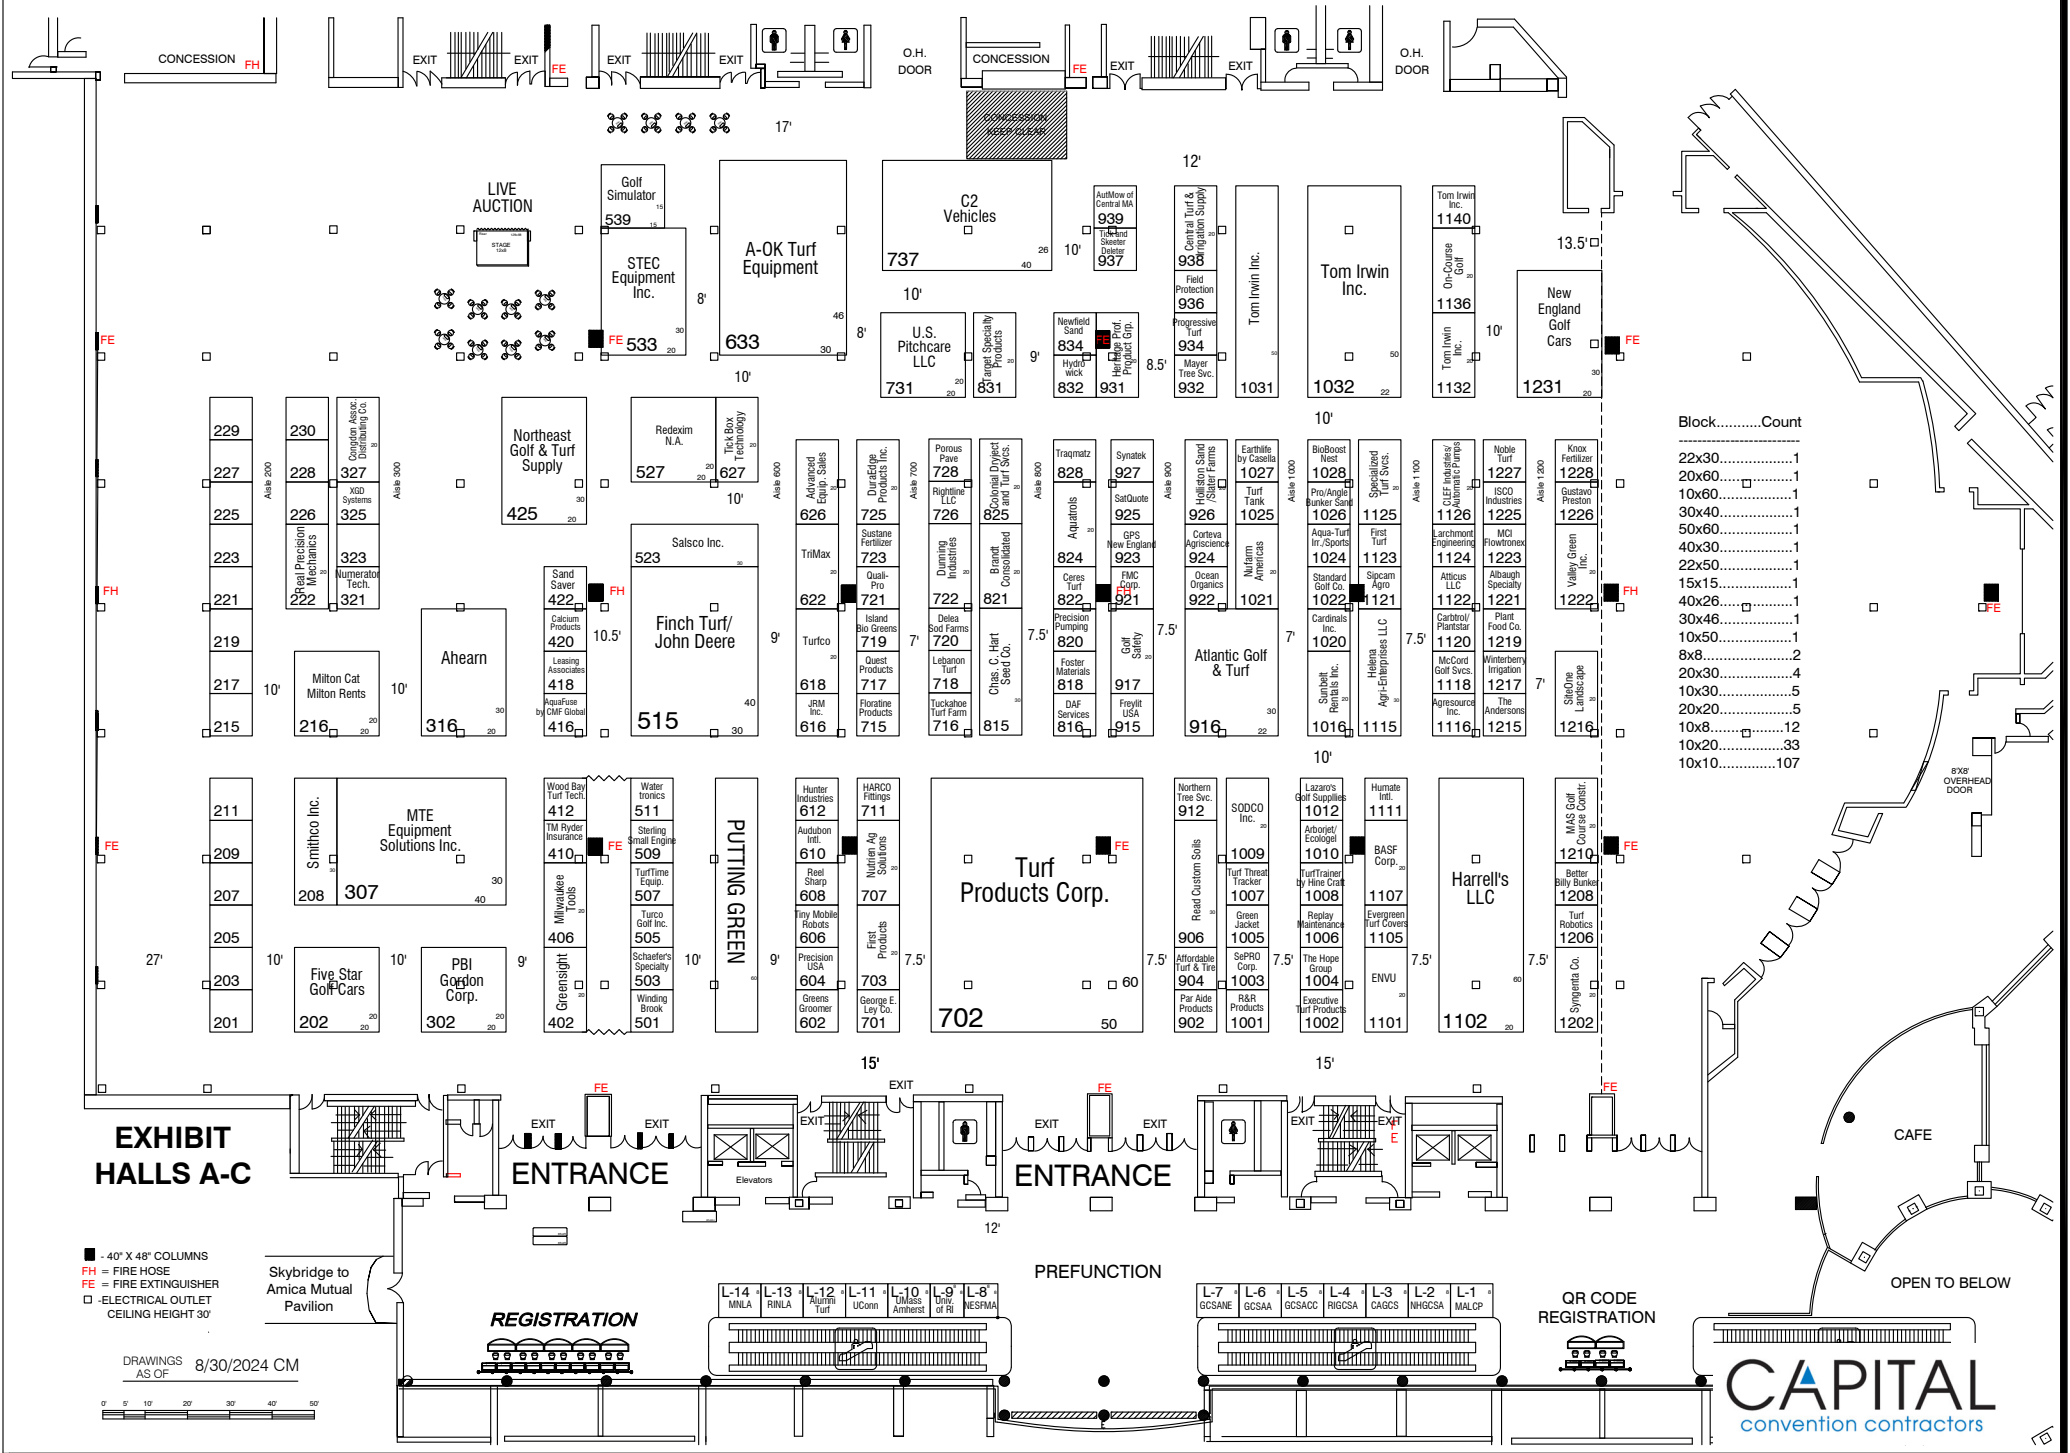

New England Regional Turfgrass

March 4-6, 2025

Rhode Island Convention Center · Providence, Rhode Island

- 40' X 48' COLUMNS
FH = FIRE HOSE
FE = FIRE EXTINGUISHER
 - ELECTRICAL OUTLET
 CEILING HEIGHT 30'

DRAWINGS 8/30/2024 CM
 AS OF